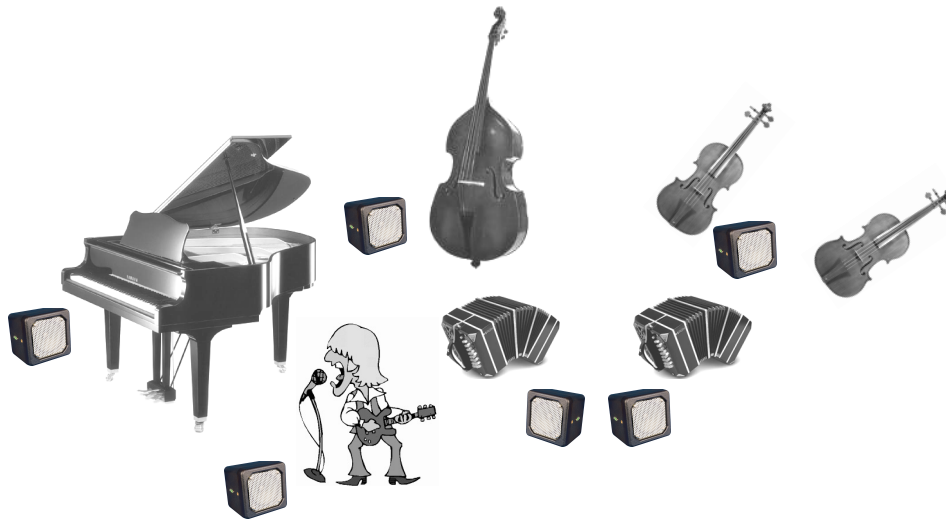

Orquesta Sexteto Cristal

Stage Plot

- **Violin (V11):** DPA Clipmicrophone (we bring with)
- **Violin (V12):** DPA Clipmicrophone (we bring with)
- **Bandoneon (1):** 2x Neumann KM 185 (or similar) + 2 small tripods + chair
- **Bandoneon (2):** 2x Neumann KM 185 (or similar) + 2 small tripods + chair
- **Grand piano** (tuning **442 Hz**): 2x Neumann KM 184 (or similar) + 2 tripods
- **Double bass:** Sennheiser E 906 (or similar) to put under the bridge!
- **Singing and Annoncement:** 2x Neumann KMS 105 (or similar) + tripod

- Power connection for each person for the desk lights (7x)

- Mixing desk:** 12 inputs + **effect board** (reverb) + 5 monitor paths