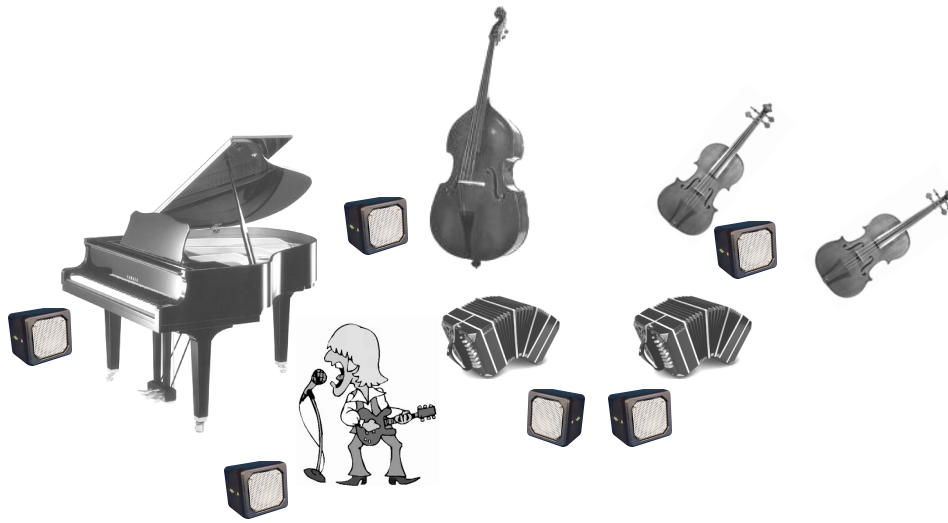

Orquesta Sexteto Cristal

Stage Plot

- **Violin (V11):** DPA Clipmicrophone (we bring with)
- **Violin (V12):** DPA Clipmicrophone (we bring with)
- **Bandoneon (1):** 2x Neumann KM 185 (or similar) + 2 small tripods + chair
- **Bandoneon (2):** 2x Neumann KM 185 (or similar) + 2 small tripods + chair
- **Grand piano (tuning 442 Hz):** 2x Neumann KM 184 (or similar) + 2 tripods
- **Double bass:** Sennheiser E 906 (or similar) to put under the bridge!
- **Singing and Annoncement:** 2x Neumann KMS 105 (or similar) + tripod

- Power connection for each person for the desk lights (7x)

Mixing desk: 12 inputs + **effect board** (reverb) + 5 monitor paths